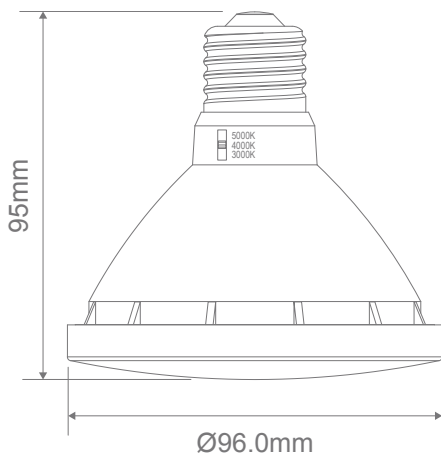

Diagrams / Additional

Item No.	Variant	CCT
KEY-PAR30-TRIO	65130	TRIO