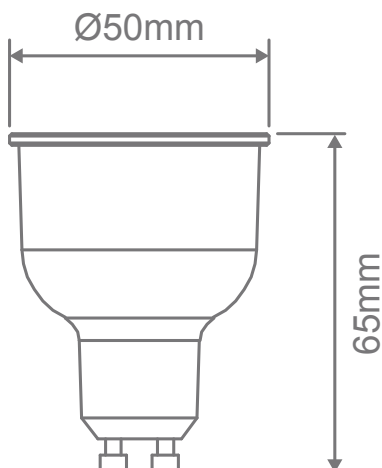

Diagrams / Additional

Item No.	Variant	CCT
KEY-GU10-TRIO	65112	TRIO