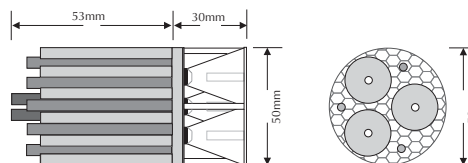

EVTRIOP-T-WW-N

Made in Italy

Order Code: **21603**

Product Code: **EVTRIOP-T-WW-N**

Colour: **Warm White** 3200K

Description: Italian made High power LED spot light, suitable for being built into most standard MR16 downlight frames.

Data: High output Seoul LED, 3 x 3W 700mA, 10.5V Constant Current, 330lm, 3916 lux @1mtr, Narrow beam spread @ 12°, custom heat sink device c/w 1mtr cable and mini amp connector supplied.

Lamp Size: Front face @ Ø50mm Overall length @ 83mm

Requires: Constant Current 700mA LED driver (EVPD309) not included.

9W output

Constant Current

12° beam spread

3916 lux @ 1mtr

Warm White 3200K

700mA

330 Lumens