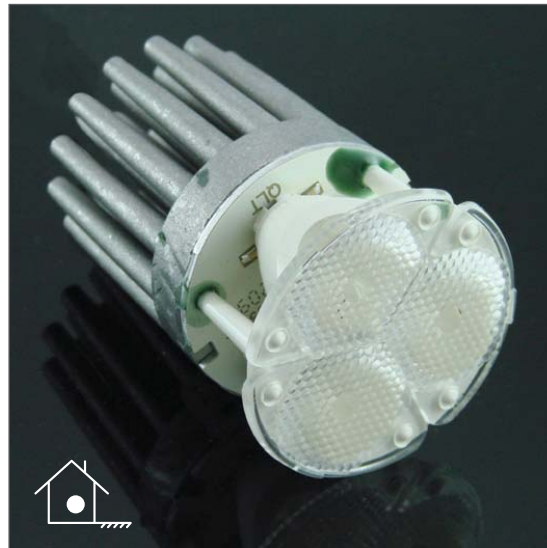

EVTRIOP-T-W-W

Made in Italy

Order Code: **21602**

Product Code: **EVTRIOP-T-W-W**

Colour: **White** 6400K

Description: Italian made High power LED spot light, suitable for being built into most standard MR16 downlight frames.

Data: High output Seoul LED, 3 x 3W 700mA, 10.5V Constant Current, 396lm, 450 lux @ 1 mtr, Wide beam spread @ 45°, custom heat sink device c/w 1mtr cable and mini amp connector supplied.

Lamp size: Front face Ø @ 50mm Overall length @ 83mm

Requires: Constant Current 700mA LED driver (EVPD309) not included.

9W output	Constant Current	45° beam spread	450 lux @ 1mtr	White 6400K	700mA	396 Lumens	MR16 style
-----------	------------------	-----------------	----------------	-------------	-------	------------	------------