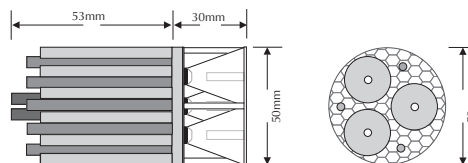

EVTRIOP-T-W-W

Made in Italy

Order Code: **21602**

Product Code: **EVTRIOP-T-W-W**

Colour: **White** 6400K

Description: Italian made High power LED spot light, suitable for being built into most standard MR16 downlight frames.

Data: High output Seoul LED, 3 x 3W 700mA, 10.5V Constant Current, 396lm, 450 lux @ 1 mtr, Wide beam spread @ 45°, custom heat sink device c/w 1mtr cable and mini amp connector supplied.

Lamp size: Front face Ø @ 50mm Overall length @ 83mm

Requires: Constant Current 700mA LED driver (EVPD309) not included.

9W output	Constant Current	45° beam spread	450 lux @ 1mtr	White 6400K	700mA	396 Lumens	MR16 style
-----------	------------------	-----------------	----------------	-------------	-------	------------	------------