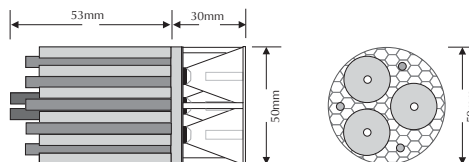

EVTRIOP-T-W-N

Made in Italy

Order Code: **21600**

Product Code: **EVTRIOP-T-W-N**

Colour: **White** 6400K

Description: Italian made High power LED spot light, suitable for being built into most standard MR16 downlight frames.

Data: High output Seoul LED, 3 x 3W 700mA, 10.5V Constant Current, 396lm, 4700 lux @1mtr, Narrow beam spread @ 12°, custom heat sink device c/w 1mtr cable and mini amp connector supplied.

Lamp size: Front face @ Ø50mm Overall length @ 83mm

Requires: Constant Current 700mA LED driver (EVPD309) not included.

9W output

Constant Current

12° beam spread

4700 lux @ 1mtr

White 6400K

700mA

396 Lumens