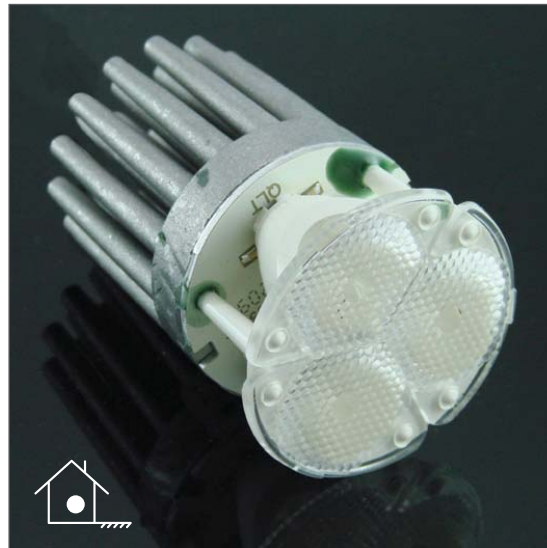

# EVTRIOP-T-W-M

Made in Italy

Order Code: **21601**

Product Code: **EVTRIOP-T-W-M**

Colour: **White**  6400K

Description: Italian made High power LED spot light, suitable for being built into most standard MR16 downlight frames.

Data: High output Seoul LED, 3 x 3W 700mA, 10.5V Constant Current, 396lm, 1400 lux @1 mtr, Medium beam spread @ 30°, custom heat sink device c/w 1mtr cable and mini amp connector supplied.

Lamp size: Front face Ø @ 50mm Overall length @ 83mm

Requires: Constant Current 700mA LED driver (EVPD309) not included.

9W output	Constant Current	30° beam spread	1400 lux @ 1mtr	White 6400K	700mA	396 Lumens	MR16 style
-----------	------------------	-----------------	-----------------	-------------	-------	------------	------------