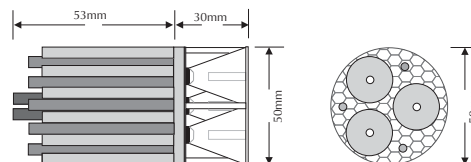

# EVTRIOP-T-W-M

Made in Italy

Order Code: **21601**

Product Code: **EVTRIOP-T-W-M**

Colour: **White**  6400K

Description: Italian made High power LED spot light, suitable for being built into most standard MR16 downlight frames.

Data: High output Seoul LED, 3 x 3W 700mA, 10.5V Constant Current, 396lm, 1400 lux @1 mtr, Medium beam spread @ 30°, custom heat sink device c/w 1mtr cable and mini amp connector supplied.

Lamp size: Front face Ø @ 50mm Overall length @ 83mm

Requires: Constant Current 700mA LED driver (EVPD309) not included.

9W output	Constant Current	30° beam spread	1400 lux @ 1mtr	White 6400K	700mA	396 Lumens	MR16 style
-----------	------------------	-----------------	-----------------	-------------	-------	------------	------------