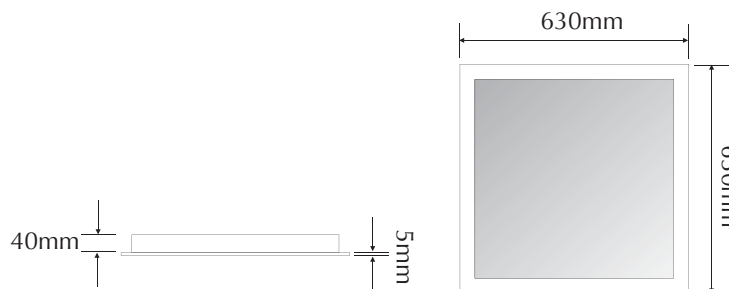

EVTRIM606

Order Code: **19327**

Product Code: **EVTRIM606**

Colour: White

Description: By using this custom designed trim plate for the above LED panels you can create a seamless modern or contemporary look. This makes the panel sit flush to the ceiling.

Specification: Made from sheet steel, Zinc sealed and White polyester powder coat.

Frame Size External: (L) 630mm x (W) 630mm x (H) 5mm

Frame Size Internal: (L) 565mm x (W) 565mm