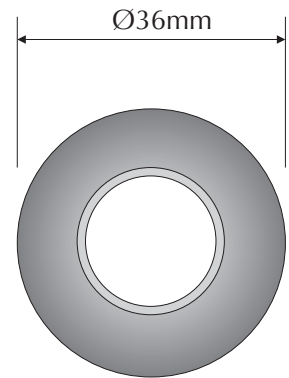

EVTHREAD-AB-R

Order Code: **21389**

Product Code: **EVTHREAD-AB-R**

Colour: **Red** ■

Description: A smart discrete and fully functional mini panel mount light. The THREAD LED panel light with its large threaded body is a tough and robust luminaire and is the perfect solution for all areas including path and safety lighting with its opal anti-dazzle lens. With a IP68 rating and the unique bevel edge design the THREAD is a perfect solution.

Data: The THREAD panel light is made from solid brass antiqued, unique threaded body, bevel edge design, Opal toughened glass diffuser, 1 x 1W Cree LED, Red colour LED, IP68 rated, 12/24V DC, 3mtrs rubberised cable, rated at 50,000 hrs.

Size: Overall height: 37mm
Overall diameter: 27mm
Front face diameter: 36mm

Cutout: 28mm

Requires: Constant Voltage 12-24V DC LED driver located in the power supply section of the catalogue.