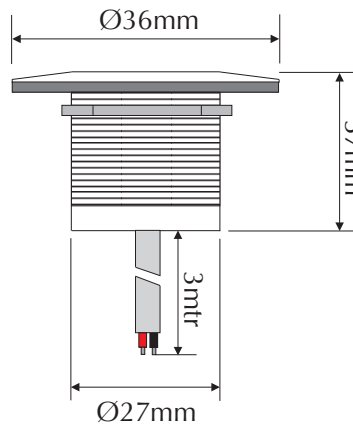

EVTHREAD-AB-R

Order Code: **21389**

Product Code: **EVTHREAD-AB-R**

Colour: **Red** ■

Description: A smart discrete and fully functional mini panel mount light. The THREAD LED panel light with its large threaded body is a tough and robust luminaire and is the perfect solution for all areas including path and safety lighting with its opal anti-dazzle lens. With a IP68 rating and the unique bevel edge design the THREAD is a perfect solution.

Data: The THREAD panel light is made from solid brass antiqued, unique threaded body, bevel edge design, Opal toughened glass diffuser, 1 x 1W Cree LED, Red colour LED, IP68 rated, 12/24V DC, 3mtrs rubberised cable, rated at 50,000 hrs.

Size: Overall height: 37mm
Overall diameter: 27mm
Front face diameter: 36mm

Cutout: 28mm

Requires: Constant Voltage 12-24V DC LED driver located in the power supply section of the catalogue.