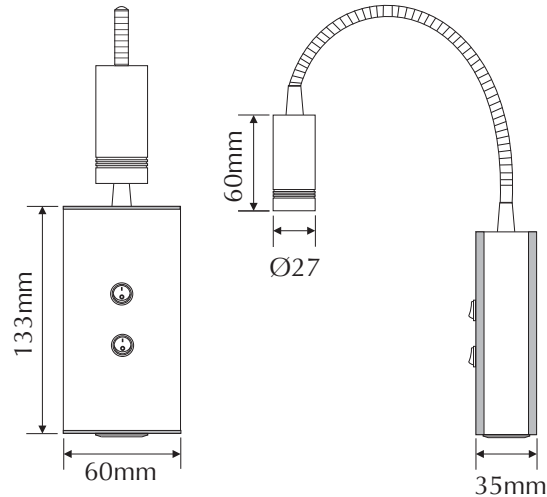

EVTENNISON2-WW

Order Code: **19361**

Product Code: **EVTENNISON2-WW**

Colour: **Warm White** 2700K

Aluminium/Chrome brushed/polished

Description: The TENNISON2 interior wall light make a great alternative to the traditional bed head/wall light. With it's adjustable spot head and a separate down night light with separated switching, the TENNISON2 makes a perfect solution.

Data: The TENNISON2 interior wall light is made from 6063 grade Aluminium brushed finish with polished Chrome highlights, 1 x directional flexi head reading light, 1 x down night light, 2 x separated switching, 2 x 3W CREE LED, Warm White 2700K, 2 x 30° beam angle, integral 700mA Constant Current power supply, 240V AC mains input, IP20 rated.

Size: Back plate: (L) 133mm x (W) 60mm x (D) 35mm
 Head: (Ø) 27mm x (L) 60mm

Additional: The above fitting is non dimmable.

Domus Lighting

29-31 Richland Street Kingsgrove NSW 2208

Phone: (02) 9554 9600 | Fax: (02) 9554 9433 | Email: sales@domuslighting.com