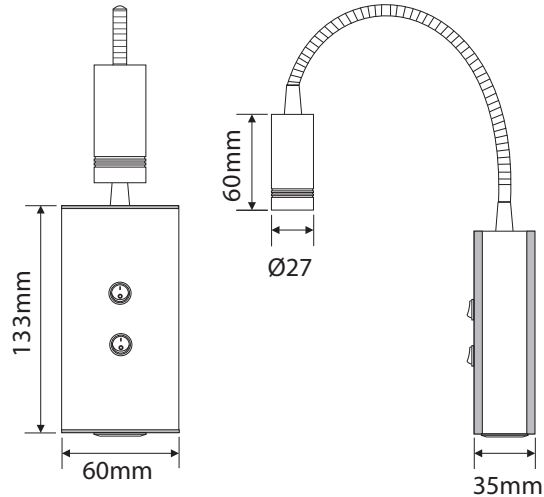

EVTENNISON2-W

Order Code: 19360

Product Code: **EVTENNISON2-W**

Colour: White 6400K
Aluminium/Chrome brushed/polished

Description: The TENNISON2 interior wall light make a great alternative to the traditional bed head/wall light. With it's adjustable spot head and a separate down night light with separated switching, the TENNISON2 makes a perfect solution.

Data: The TENNISON2 interior wall light is made from 6063 grade Aluminium brushed finish with polished Chrome highlights, 1 x directional flexi head reading light, 1 x down night light, 2 x separated switching, 2 x 3W CREE LED, White 6400K 2 x 30° beam angle, integral 700mA Constant Current power supply, 240V AC mains input, IP20 rated.

Size: Back plate: (L) 133mm x (W) 60mm x (D) 35mm
Head: (Ø) 27mm x (L) 60mm

Additional: The above fitting is non dimmable.

Domus Lighting

29-31 Richland Street Kingsgrove NSW 2208

Phone: (02) 9554 9600 | Fax: (02) 9554 9433 | Email: sales@domuslighting.com