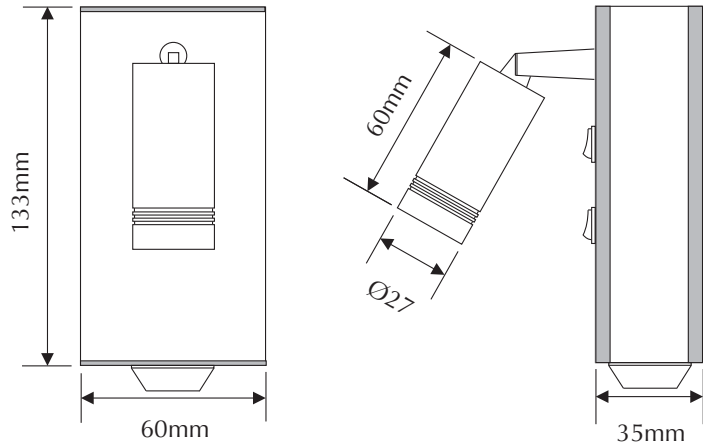

EVTENNISON-WW

Order Code: **19351**

Product Code: **EVTENNISON-WW**

Colour: **Warm White** 2700K
Aluminium/Chrome brushed/polished

Description: The TENNISON interior wall light make a great alternative to the traditional bed head/wall light. With it's adjustable spot head and a separate down night light with separated switching, the TENNISON makes a perfect solution.

Data: The TENNISON interior wall light is made from 6063 grade Aluminium brushed finish with polished Chrome highlights, 1 x directional reading light, 1 x down night light, 2 x separated switching, 2 x 3W CREE LED, Warm White 2700K, 2 x 30° beam angle, integral 700mA Constant Current power supply, 240V AC mains input, IP20 rated.

Size: Back plate: (L) 133mm x (W) 60mm x (D) 35mm
 Head: (Ø) 27mm x (L) 60mm

Additional: The above fitting is non dimmable.

Domus Lighting

29-31 Richland Street Kingsgrove NSW 2208

Phone: (02) 9554 9600 | Fax: (02) 9554 9433 | Email: sales@domuslighting.com