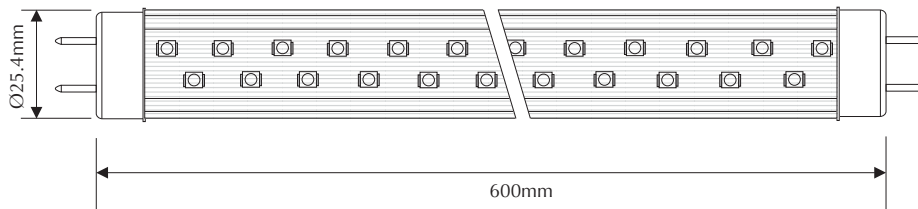

EVT8-L60-WW-HO

Order Code: **21755**

Product Code: **EVT8-L60-WW-HO**

Colour: **Warm White** 2800-3300K

Description: High output T8 LED lamp designed as an energy efficient replacement for traditional 600mm T8 tube lamps.

Data: High output SMD LED, SMD x 100, 10W total power output, 750lm, 85-265V AC rated, Ø25.4mm, Zener diode applied to prevent all the LEDs from failing, anodised aluminium heat sink for excellent thermal management, plastic end caps 4000V Hi-pot tested, high power factor @ 0.95, RoHs compliant.

Lamp Size: Front face @ Ø25.4mm Overall length @ 600mm excluding pins.

Requires: Designed to be powered by mains power 240V. Please disconnect any magnetic or electronic ballasts and wire directly to terminal block.