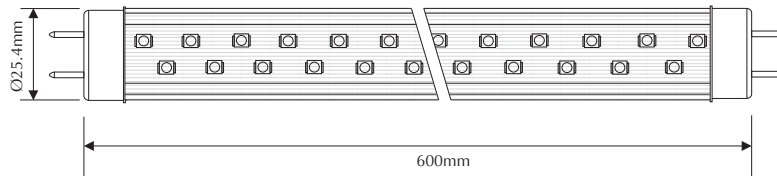

EVT8-L60-W-HO

Order Code: **21757**

Product Code: **EVT8-L60-W-HO**

Colour: **White** 5500-6000K

Description: High output T8 LED lamp designed as an energy efficient replacement for traditional 600mm T8 tube lamps.

Data: High output SMD LED, SMD x 100, 10W total power output, 850lm, 85-265V AC rated, Ø25.4mm, Zener diode applied to prevent all the LEDs from failing, anodised aluminium heat sink for excellent thermal management, plastic end caps 4000V Hi-pot tested, high power factor @ 0.95, RoHs compliant.

Lamp Size: Front face @ Ø25.4mm Overall length @ 600mm excluding pins.

Requires: Designed to be powered by mains power 240V. Please disconnect any magnetic or electronic ballasts and wire directly to terminal block.