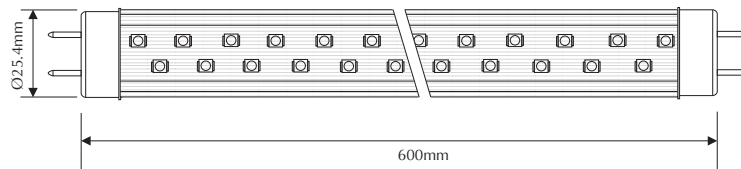

# EVT8-L60-NW-HO

Order Code: **21756**

Product Code: **EVT8-L60-NW-HO**

Colour: **Natural White**  4000-4500K

Description: High output T8 LED lamp designed as an energy efficient replacement for traditional 600mm T8 tube lamps.

Data: High output SMD LED, SMD x 100, 10W total power output, 750lm, 85-265V AC rated, Ø25.4mm, Zener diode applied to prevent all the LEDs from failing, anodised aluminium heat sink for excellent thermal management, plastic end caps 4000V Hi-pot tested, high power factor @ 0.95, RoHs compliant.

Lamp Size: Front face @ Ø25.4mm Overall length @ 600mm excluding pins.

Requires: Designed to be powered by mains power 240V. Please disconnect any magnetic or electronic ballasts and wire directly to terminal block.