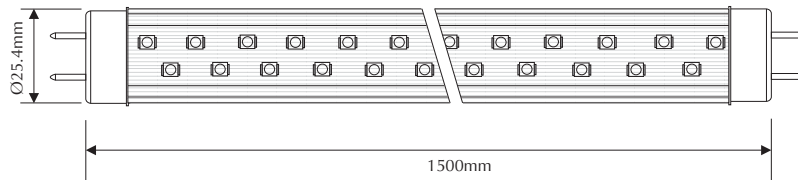

EVT8-L150-WW-HO

Order Code: **21761**

Product Code: **EVT8-L150-WW-HO**

Colour: **Warm White** 2800-3300K

Description: High output T8 LED lamp designed as an energy efficient replacement for traditional 1500mm T8 tube lamps.

Data: High output SMD LED, SMD x 250, 22W total power output, 1800lm, 85-265V AC rated, Ø25.4mm, Zener diode applied to prevent all the LEDs from failing, anodised aluminium heat sink for excellent thermal management, plastic end caps 4000V Hi-pot tested, high power factor @ 0.95, RoHs compliant.

Lamp Size: Front face @ Ø25.4mm Overall length @ 1500mm excluding pins.

Requires: Designed to be powered by mains power 240V. Please disconnect any magnetic or electronic ballasts and wire directly to terminal block.