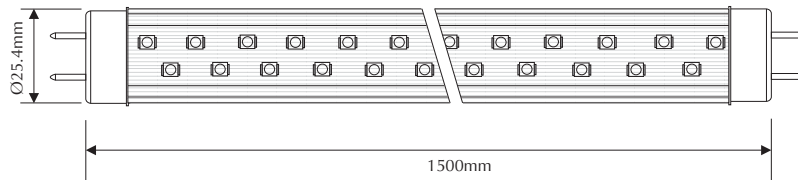

# EVT8-L150-W-HO

Order Code: **21763**

Product Code: **EVT8-L150-W-HO**

Colour: **White**  5500-6000K

Description: High output T8 LED lamp designed as an energy efficient replacement for traditional 1500mm T8 tube lamps.

Data: High output SMD LED, SMD x 250, 22W total power output, 1900lm, 85-265V AC rated, Ø25.4mm, Zener diode applied to prevent all the LEDs from failing, anodised aluminium heat sink for excellent thermal management, plastic end caps 4000V Hi-pot tested, high power factor @ 0.95, RoHs compliant.

Lamp Size: Front face @ Ø25.4mm Overall length @ 1500mm excluding pins.

Requires: Designed to be powered by mains power 240V. Please disconnect any magnetic or electronic ballasts and wire directly to terminal block.