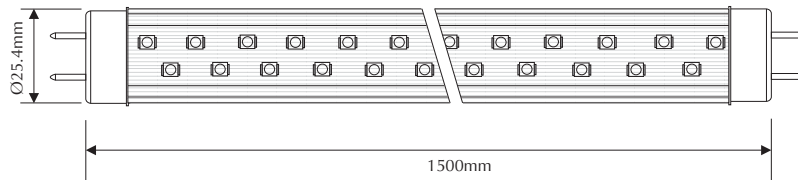

# EVT8-L150-NW-HO

Order Code: **21762**

Product Code: **EVT8-L150-NW-HO**

Colour: **Natural White**  4000-4500K

Description: High output T8 LED lamp designed as an energy efficient replacement for traditional 1500mm T8 tube lamps.

Data: High output SMD LED, SMD x 250, 22W total power output, 1800lm, 85-265V AC rated, Ø25.4mm, Zener diode applied to prevent all the LEDs from failing, anodised aluminium heat sink for excellent thermal management, plastic end caps 4000V Hi-pot tested, high power factor @ 0.95, RoHs compliant.

Lamp Size: Front face @ Ø25.4mm Overall length @ 1500mm excluding pins.

Requires: Designed to be powered by mains power 240V. Please disconnect any magnetic or electronic ballasts and wire directly to terminal