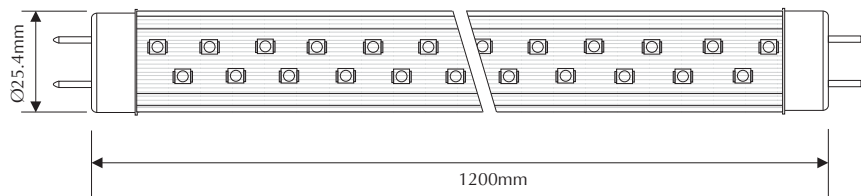

EVT8-L120-WW-HO

Order Code: **21758**

Product Code: **EVT8-L120-WW-HO**

Colour: **Warm White** 2800-3300K

Description: High output T8 LED lamp designed as an energy efficient replacement for traditional 1200mm T8 tube lamps.

Data: High output SMD LED, SMD x 200, 18W total power output, 1500lm, 85-265V AC rated, Ø25.4mm, Zener diode applied to prevent all the LEDs from failing, anodised aluminium heat sink for excellent thermal management, plastic end caps 4000V Hi-pot tested, high power factor @ 0.95, RoHs compliant.

Lamp Size: Front face @ Ø25.4mm Overall length @ 1200mm excluding pins.

Requires: Designed to be powered by mains power 240V. Please disconnect any magnetic or electronic ballasts and wire directly to terminal block.