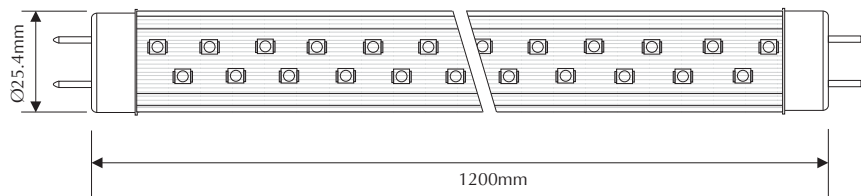

EVT8-L120-W-HO

Order Code: **21760**

Product Code: **EVT8-L120-W-HO**

Colour: **White** 5500-6000K

Description: High output T8 LED lamp designed as an energy efficient replacement for traditional 1200mm T8 tube lamps.

Data: High output SMD LED, SMD x 200, 18W total power output, 1600lm, 85-265V AC rated, Ø25.4mm, Zener diode applied to prevent all the LEDs from failing, anodised aluminium heat sink for excellent thermal management, plastic end caps 4000V Hi-pot tested, high power factor @ 0.95, RoHs compliant.

Lamp Size: Front face @ Ø25.4mm Overall length @ 1200mm excluding pins.

Requires: Designed to be powered by mains power 240V. Please disconnect any magnetic or electronic ballasts and wire directly to terminal block.