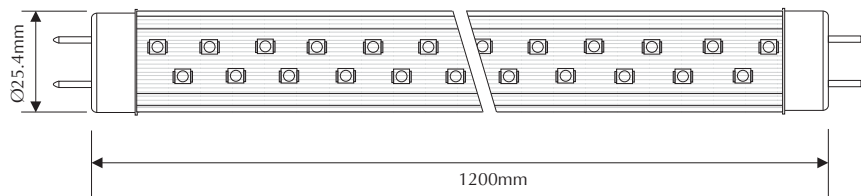

# EVT8-L120-NW-HO

Order Code: **21759**

Product Code: **EVT8-L120-NW-HO**

Colour: **Natural White**  4000-4500K

Description: High output T8 LED lamp designed as an energy efficient replacement for traditional 1200mm T8 tube lamps.

Data: High output SMD LED, SMD x 200, 18W total power output, 1500lm, 85-265V AC rated, Ø25.4mm, Zener diode applied to prevent all the LEDs from failing, anodised aluminium heat sink for excellent thermal management, plastic end caps 4000V Hi-pot tested, high power factor @ 0.95, RoHs compliant.

Lamp Size: Front face @ Ø25.4mm Overall length @ 1200mm excluding pins.

Requires: Designed to be powered by mains power 240V. Please disconnect any magnetic or electronic ballasts and wire directly to terminal block.