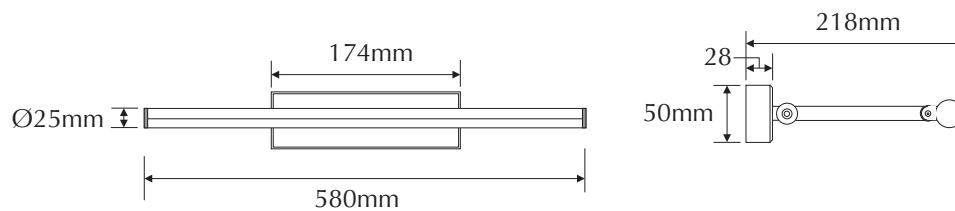

EVSLIM2-WW

Order Code: **19365**

Product Code: **EVSLIM2-WW**

Colour: **Warm White** 3500K
Silver

Description: The SLIM2 surface mounted picture wall light utilises the latest in LED technology. A discrete and fully adjustable minimal look, which will look and complement any décor.

Data: The SLIM2 is made from extruded 6063 Aluminium profile, silver Anodised finish, reeded clear diffuser, high power SMD LED, 8W power consumption, 3500K Warm White colour, integral 24V DC constant voltage LED driver.

Size: Light: (Ø) 25mm x (L) 580mm
Base: (L) 174mm x (H) 50mm x (D) 28mm
Projection: 218mm

Additional: Please note this product is non-dimmable.

Adjustable head

120° beam angle

Silver finish

IP20 rated

8W total power consumption