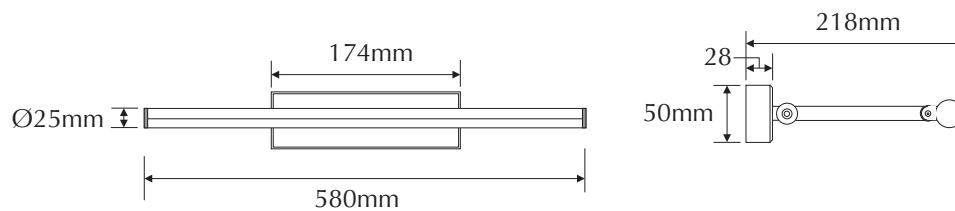

EVSLIM2-W

Order Code: **19364**

Product Code: **EVSLIM2-W**

Colour: **White** 6400K
Silver

Description: The SLIM2 surface mounted picture wall light utilises the latest in LED technology. A discrete and fully adjustable minimal look, which will look and complement any décor.

Data: The SLIM2 is made from extruded 6063 Aluminium profile, silver Anodised finish, reeded clear diffuser, high power SMD LED, 4W power consumption, 6400K White colour, integral 24V DC constant voltage LED driver.

Size: Light: (Ø) 25mm x (L) 580mm
 Base: (L) 174mm x (H) 50mm x (D) 28mm
 Projection: 218mm

Additional: Please note this product is non-dimble.

Domus Lighting

29-31 Richland Street Kingsgrove NSW 2208

Phone: (02) 9554 9600 | Fax: (02) 9554 9433 | Email: sales@domuslighting.com