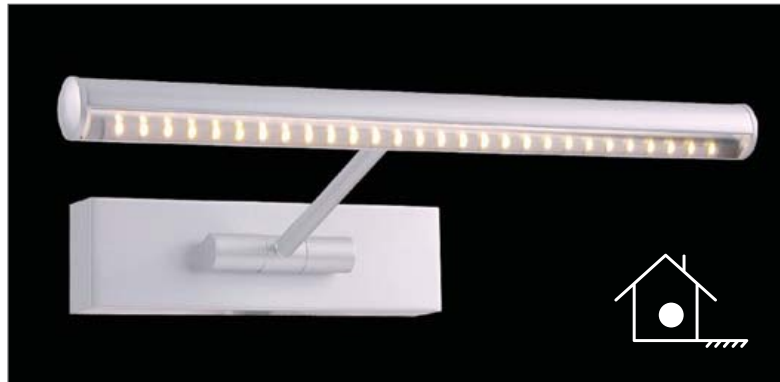

EVSLIM-WW

Order Code: **19363**

Product Code: **EVSLIM-WW**

Colour: **Warm White** 3500K
Silver

Description: The SLIM surface mounted picture wall light utilises the latest in LED technology. A discrete and fully adjustable minimal look, which will look and complement any décor.

Data: The SLIM is made from extruded 6063 Aluminium profile, silver Anodised finish, reeded clear diffuser, high power SMD LED, 4W power consumption, 3500K Warm White colour, integral 24V DC constant voltage LED driver.

Size: Light: (Ø) 25mm x (L) 310mm
 Base: (L) 174mm x (H) 50mm x (D) 28mm
 Projection: 218mm

Additional: Please note this product is non-dimmable.

Domus Lighting

29-31 Richland Street Kingsgrove NSW 2208

Phone: (02) 9554 9600 | Fax: (02) 9554 9433 | Email: sales@domuslighting.com