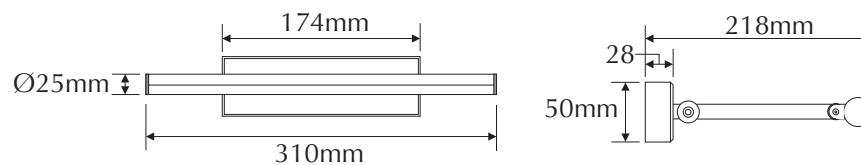

EVSLIM-WW

Order Code: **19363**

Product Code: **EVSLIM-WW**

Colour: **Warm White** 3500K
Silver

Description: The SLIM surface mounted picture wall light utilises the latest in LED technology. A discrete and fully adjustable minimal look, which will look and complement any décor.

Data: The SLIM is made from extruded 6063 Aluminium profile, silver Anodised finish, reeded clear diffuser, high power SMD LED, 4W power consumption, 3500K Warm White colour, integral 24V DC constant voltage LED driver.

Size: Light: (Ø) 25mm x (L) 310mm
 Base: (L) 174mm x (H) 50mm x (D) 28mm
 Projection: 218mm

Additional: Please note this product is non-dimmable.

Domus Lighting

29-31 Richland Street Kingsgrove NSW 2208

Phone: (02) 9554 9600 | Fax: (02) 9554 9433 | Email: sales@domuslighting.com