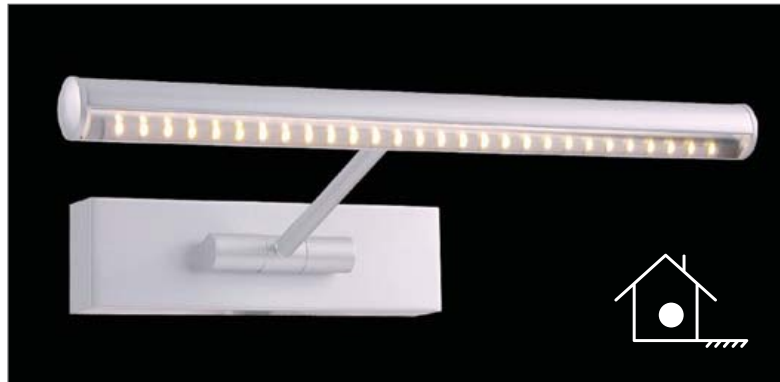

# EVSLIM-W

Order Code: **19362**

Product Code: **EVSLIM-W**

Colour: **White**  6400K  
**Silver**

Description: The SLIM surface mounted picture wall light utilises the latest in LED technology. A discrete and fully adjustable minimal look, which will look and complement any décor.

Data: The SLIM is made from extruded 6063 Aluminium profile, silver Anodised finish, reeded clear diffuser, high power SMD LED, 4W power consumption, 6400K White colour, integral 24V DC constant voltage LED driver.

Size: Light: (Ø) 25mm x (L) 310mm  
 Base: (L) 174mm x (H) 50mm x (D) 28mm  
 Projection: 218mm

Additional: Please note this product is non-dimmbble.

**Domus Lighting**

29-31 Richland Street Kingsgrove NSW 2208