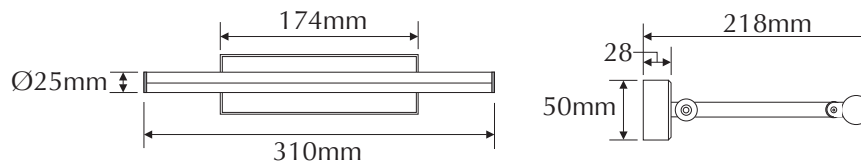

# EVSLIM-W

Order Code: **19362**

Product Code: **EVSLIM-W**

Colour: **White**  6400K  
**Silver**

Description: The SLIM surface mounted picture wall light utilises the latest in LED technology. A discrete and fully adjustable minimal look, which will look and complement any décor.

Data: The SLIM is made from extruded 6063 Aluminium profile, silver Anodised finish, reeded clear diffuser, high power SMD LED, 4W power consumption, 6400K White colour, integral 24V DC constant voltage LED driver.

Size: Light: (Ø) 25mm x (L) 310mm  
 Base: (L) 174mm x (H) 50mm x (D) 28mm  
 Projection: 218mm

Additional: Please note this product is non-dimmbble.

**Domus Lighting**

29-31 Richland Street Kingsgrove NSW 2208