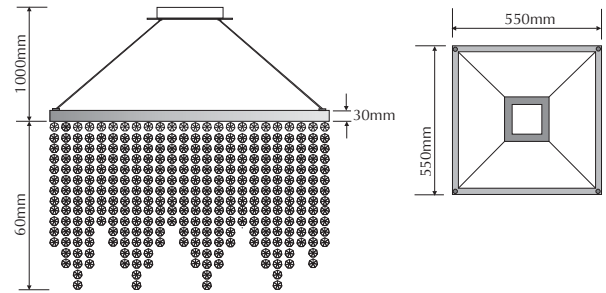

# EVQUAD-550-RGB

Order Code: **19648**

Product Code: **EVQUAD-550-RGB**

Colour: **RGB** ■ ■ ■

Description: The QUAD is a contemporary hand made luminaire. With its high output colour changing LED lighting, the sparkle of the Swarovski Strass crystal and the elegant seamless lines of the frame, the QUAD gives the owner a striking visual effect.

Data: The QUAD 550 is hand made from solid brass and is polish chromed plated, stainless steel wire suspensions, Swarovski Strass crystal, high output LED lighting, RGB colour changing LED , 32W total power, Chameleon RF colour controller, integral Constant Voltage LED driver, 240V AC mains input.

Size: Frame: (L) 550mm x (W) 550mm x (H) 30mm  
 Suspension: (L) 1000mm

Additional: Please ask our staff for assistance and advice on multiple fitting controls.

- High power LED
- Swarovski Strass crystal
- RGB colour changing
- Integral power supply and controller
- 32W total power consumption