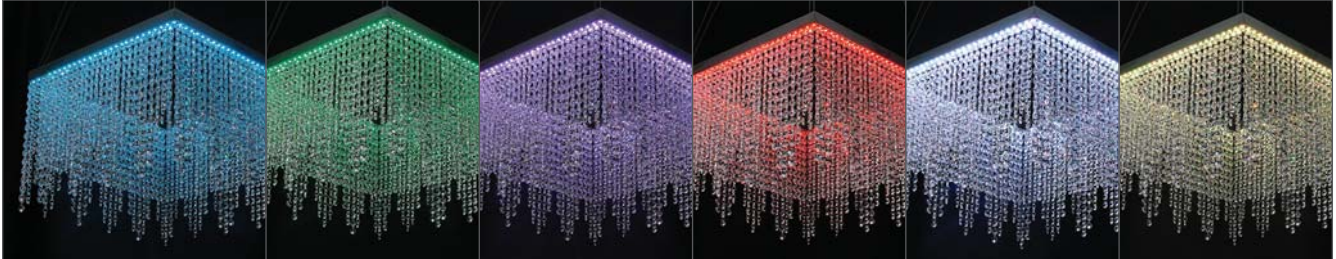

# EVQUAD-550-RGB

Order Code: **19648**

Product Code: **EVQUAD-550-RGB**

Colour: **RGB** ■ ■ ■

Description: The QUAD is a contemporary hand made luminaire. With its high output colour changing LED lighting, the sparkle of the Swarovski Strass crystal and the elegant seamless lines of the frame, the QUAD gives the owner a striking visual effect.

Data: The QUAD 550 is hand made from solid brass and is polish chromed plated, stainless steel wire suspensions, Swarovski Strass crystal, high output LED lighting, RGB colour changing LED , 32W total power, Chameleon RF colour controller, integral Constant Voltage LED driver, 240V AC mains input.

Size: Frame: (L) 550mm x (W) 550mm x (H) 30mm  
 Suspension: (L) 1000mm

Additional: Please ask our staff for assistance and advice on multiple fitting controls.

- High power LED
- Swarovski Strass crystal
- RGB colour changing
- Integral power supply and controller
- 32W total power consumption