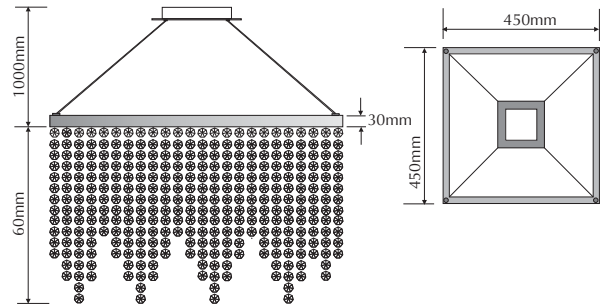

EVQUAD-450-RGB

Order Code: **19647**

Product Code: **EVQUAD-450-RGB**

Colour: **RGB** 

Description: The QUAD is a contemporary hand made luminaire. With its high output colour changing LED lighting, the sparkle of the Swarovski Strass crystal and the elegant seamless lines of the frame, the QUAD gives the owner a striking visual effect.

Data: The QUAD 450 is hand made from solid brass and is polish chromed plated, stainless steel wire suspensions, Swarovski Strass crystal, high output LED lighting, RGB colour changing LED , 26W total power, Chameleon RF colour controller, integral Constant Voltage LED driver, 240V AC mains input.

Size: Frame: (L) 450mm x (W) 450mm x (H) 30mm
Suspension: (L) 1000mm

Additional: Please ask our staff for assistance and advice on multiple fitting controls.

High power
LED

Swarovski
Strass crystal

RGB
colour changing

Integral power
supply and controller

26W total power
consumption