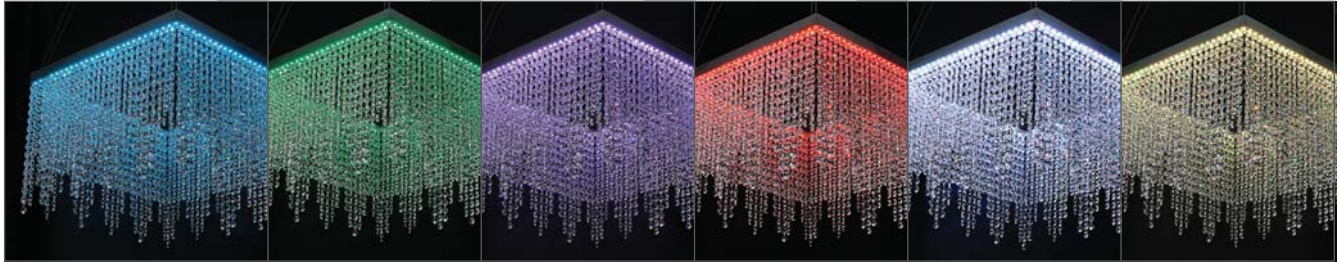

EVQUAD-450-RGB

Order Code: **19647**

Product Code: **EVQUAD-450-RGB**

Colour: **RGB** 

Description: The QUAD is a contemporary hand made luminaire. With its high output colour changing LED lighting, the sparkle of the Swarovski Strass crystal and the elegant seamless lines of the frame, the QUAD gives the owner a striking visual effect.

Data: The QUAD 450 is hand made from solid brass and is polish chromed plated, stainless steel wire suspensions, Swarovski Strass crystal, high output LED lighting, RGB colour changing LED , 26W total power, Chameleon RF colour controller, integral Constant Voltage LED driver, 240V AC mains input.

Size: Frame: (L) 450mm x (W) 450mm x (H) 30mm
Suspension: (L) 1000mm

Additional: Please ask our staff for assistance and advice on multiple fitting controls.

High power
LED

Swarovski
Strass crystal

RGB
colour changing