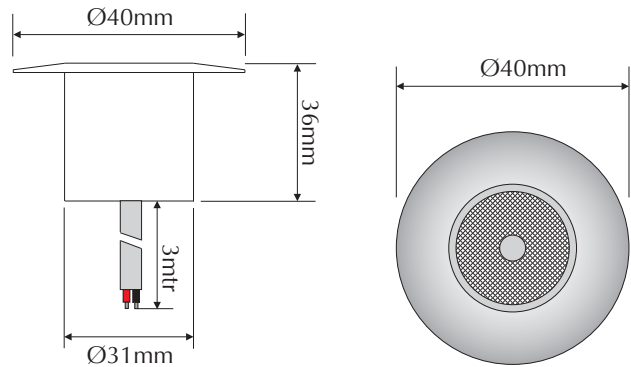

EVPOINT2-WW-F

Order Code: **21374**

Product Code: **EVPOINT2-WW-F**

Colour: **Warm White** 3200K

Description: A smart discrete and fully functional mini in-ground/path light/deck light. The POINT2 LED in-ground/path light/deck light is a tough and robust luminaire and is the perfect solution for spotting in small and tight areas. With a IP68 rating and the unique bevel edge design the Point2 is sure to please.

Data: The POINT2 in-ground/path light/deck light is made from imported 316 stainless steel, unique bevel edge design, clear toughened glass, 1x 1W Cree LED used, Warm White 3200K colour LED, 60° beam angle, IP68 rated, 12/24V DC, 3mtrs rubberised cable. Rated at 50,000 hrs.

Size:

Overall height:	36mm
Overall diameter:	31mm
Front face diameter:	40mm

Cutout: 32mm

Requires: Constant Voltage 12-24V DC LED driver located in the power supply section of the catalogue.

Domus Lighting