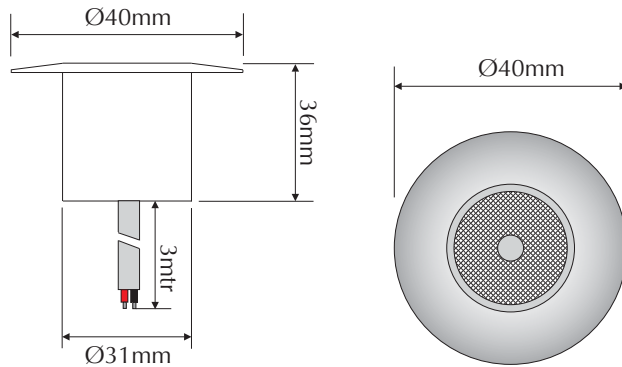

EVPOINT2-W-F

Order Code: **21373**

Product Code: **EVPOINT2-W-F**

Colour: **White** 6400K

Description: A smart discrete and fully functional mini in-ground/path light/deck light. The POINT2 LED in-ground/path light/deck light is a tough and robust luminaire and is the perfect solution for spotting in small and tight areas. With a IP68 rating and the unique bevel edge design the Point2 is sure to please.

Data: The POINT2 in-ground/path light/deck light is made from imported 316 stainless steel, unique bevel edge design, clear toughened glass, 1x 1W Cree LED used, White 6400K colour LED, 60° beam angle, IP68 rated, 12/24V DC, 3mtrs rubberised cable. Rated at 50,000 hrs.

Size: Overall height: 36mm
 Overall diameter: 31mm
 Front face diameter: 40mm

Cutout: 32mm

Requires: Constant Voltage 12-24V DC LED driver located in the power supply section of the catalogue.

316 stainless steel

White 6400K

60° beam angle

12/24V DC input

1W output

Cree LED

IP68 rated

Parallel wiring

50,000 hrs rated