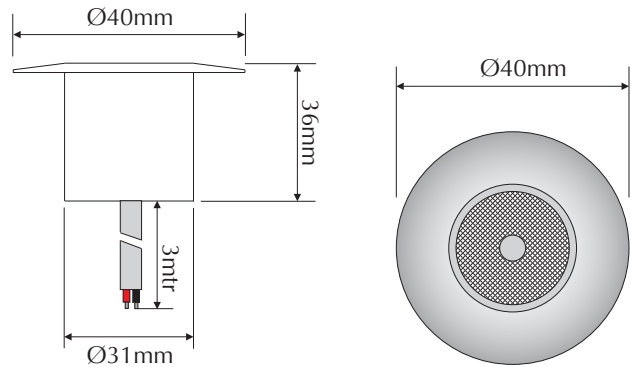

EVPOINT2-R-F

Order Code: **21375**

Product Code: **EVPOINT2-R-F**

Colour: **Red** ■

Description: A smart discrete and fully functional mini in-ground/path light/deck light. The POINT2 LED in-ground/path light/deck light is a tough and robust luminaire and is the perfect solution for spotting in small and tight areas. With a IP68 rating and the unique bevel edge design the Point2 is sure to please.

Data: The POINT2 in-ground/path light/deck light is made from imported 316 stainless steel, unique bevel edge design, clear toughened glass, 1x 1W Cree LED used, Red colour LED, 60° beam angle, IP68 rated, 12/24V DC, 3mtrs rubberised cable. Rated at 50,000 hrs.

Size: Overall height: 36mm
 Overall diameter: 31mm
 Front face diameter: 40mm

Cutout: 32mm

Requires: Constant Voltage 12-24V DC LED driver located in the power supply section of the catalogue.

316 stainless steel

Red colour

60° beam angle

12/24V DC input

1W output

Cree LED

IP68 rated

Parallel wiring

50,000 hrs rated