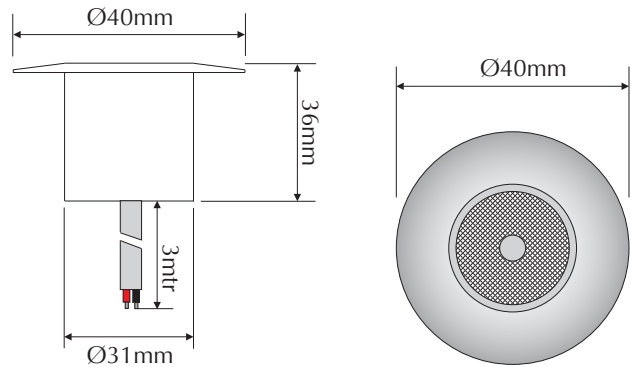

EVPOINT2-G-F

Order Code: **21376**

Product Code: **EVPOINT2-G-F**

Colour: **Green** ■

Description: A smart discrete and fully functional mini in-ground/path light/deck light. The POINT2 LED in-ground/path light/deck light is a tough and robust luminaire and is the perfect solution for spotting in small and tight areas. With a IP68 rating and the unique bevel edge design the Point2 is sure to please.

Data: The POINT2 in-ground/path light/deck light is made from imported 316 stainless steel, unique bevel edge design, clear toughened glass, 1x 1W Cree LED used, Green colour LED, 60° beam angle, IP68 rated, 12/24V DC, 3mtrs rubberised cable. Rated at 50,000 hrs.

Size:

Overall height:	36mm
Overall diameter:	31mm
Front face diameter:	40mm

Cutout: 32mm

Requires: Constant Voltage 12-24V DC LED driver located in the power supply section of the catalogue.

316 stainless steel

Green colour

60° beam angle

12/24V DC input

1W output

Cree LED

IP68 rated

Parallel wiring

50,000 hrs rated