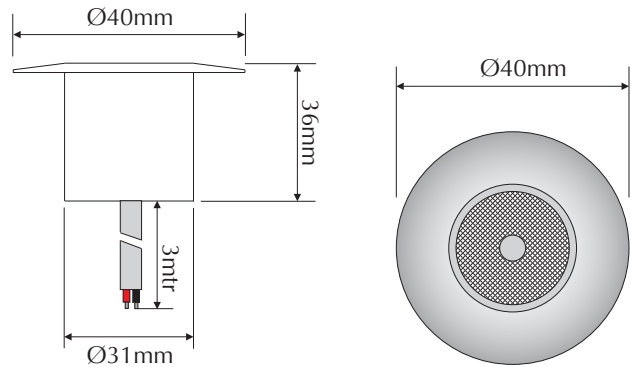

# EVPOINT2-B-F

Order Code: **21377**

Product Code: **EVPOINT2-B-F**

Colour: **Blue** ■

**Description:** A smart discrete and fully functional mini in-ground/path light/deck light. The POINT2 LED in-ground/path light/deck light is a tough and robust luminaire and is the perfect solution for spotting in small and tight areas. With a IP68 rating and the unique bevel edge design the Point2 is sure to please.

**Data:** The POINT2 in-ground/path light/deck light is made from imported 316 stainless steel, unique bevel edge design, clear toughened glass, 1x 1W Cree LED used, Blue colour LED, 60° beam angle, IP68 rated, 12/24V DC, 3mtrs rubberised cable. Rated at 50,000 hrs.

**Size:**

Overall height:	36mm
Overall diameter:	31mm
Front face diameter:	40mm

**Cutout:** 32mm

**Requires:** Constant Voltage 12-24V DC LED driver located in the power supply section of the catalogue.

316 stainless steel

Blue colour

60° beam angle

12/24V DC input

1W output

Cree LED

IP68 rated

Parallel wiring

50,000 hrs rated