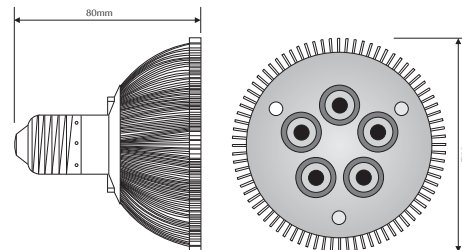

EVPAR30-7W-M-WW

Order Code: **20174**
 Product Code: **EVPAR30-7W-M-WW**
 Colour: **Warm White** 3600K

Description: High power PAR30 LED lamp designed as an energy efficient replacement for traditional 240V PAR30 lamps.

Data: High output Cree LED, 7 x 1W 86-265V AC, 630lm, medium beam spread @ 45°, custom aluminium heat sink, PAR30 standard 240V AC base type. 50,000 hr rated life span, Non dimmable. RoHs compliant.

Lamp Size: Front face @ Ø92mm Overall length @ 99mm including E27 base.

7W output	86-265V	45° beam spread	PAR30 style	Warm White 3600K	630 Lumens	Non Dimmable
-----------	---------	-----------------	-------------	------------------	------------	--------------

Domus Lighting