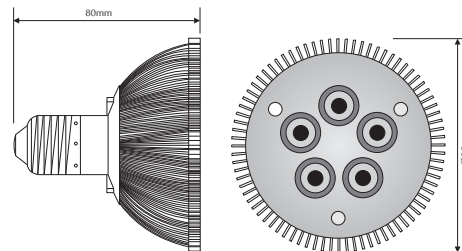

EVPAR30-7W-M-W

Order Code: **20176**
 Product Code: **EVPAR30-7W-M-W**
 Colour: **White** 5500K

Description: High power PAR30 LED lamp designed as an energy efficient replacement for traditional 240V PAR30 lamps.

Data: High output Cree LED, 7 x 1W 86-265V AC, 720lm, medium beam spread @ 45°, custom aluminium heat sink, PAR30 standard 240V AC base type. 50,000 hr rated life span, Non dimmable. RoHs compliant.

Lamp Size: Front face @ Ø92mm Overall length @ 99mm including E27 base.

7W output	86-265V	45° beam spread	PAR30 style	White 5500K	720 Lumens	Non Dimmable
-----------	---------	-----------------	-------------	-------------	------------	--------------

Domus Lighting

29-31 Richland Street Kingsgrove NSW 2208