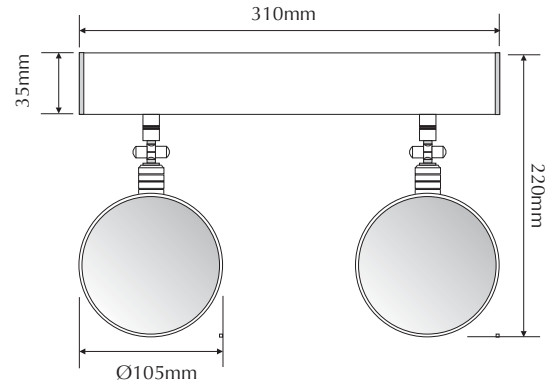

EVMIRANDA2-W

Order Code: **19354**

Product Code: **EVMIRANDA2-W**

Colour: **White** 6400K
Silver

Description: The MIRANDA2 interior wall light make a great alternative to the traditional bed head/wall light. A cluster of high power LEDs makes this a perfect luminaire as a reading lamp or adjustable wall light.

Data: The MIRANDA2 interior wall light is made from a combination of Aluminium and steel, silver finish, 2 x multi directional head, reading/wall light, 3 x 3W CREE LED, White 6400K, 2 x 120° beam angle, integrated switching, Integral 700mA Constant Current power supply, 240V AC mains input, IP20 rated.

Size: Back plate: (L) 310mm x (W) 35mm x (D) 35mm
 Head: 2 x (Ø) 105mm x (D) 40mm

Additional: The above fitting is non dimmable.