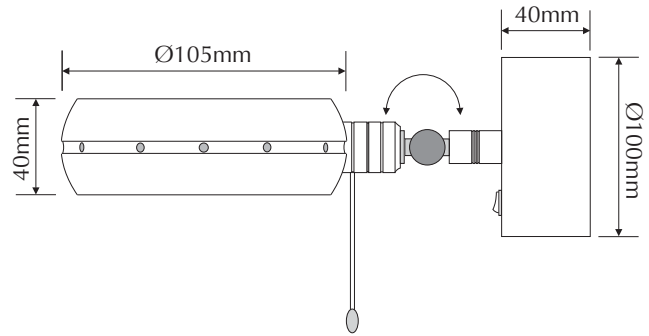

EVMIRANDA-W

Order Code: **19352**

Product Code: **EVMIRANDA-W**

Colour: **White** 6400K
Silver

Description: The MIRANDA interior wall light make a great alternative to the traditional bed head/wall light. A cluster of high power LEDs makes this a perfect luminaire as a reading lamp or adjustable wall light.

Data: The MIRANDA interior wall light is made from a combination of Aluminium and steel, silver finish, 1 x multi directional head, reading/wall light, 3 x 3W CREE LED, White 6400K, 1 x 120° beam angle, integrated switching, Integral 700mA Constant Current power supply, 240V AC mains input, IP20 rated.

Size: Back plate: (Ø) 100mm x (D) 40mm
 Head: (Ø) 105mm x (D) 40mm

Additional: The above fitting is non dimmable.