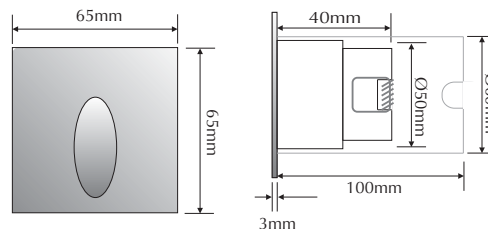

EVME-S-WW

Order Code: **19977**

Product Code: **EVME-S-WW**

Colour: **Warm White**  3200K

Description: A smart and contemporary semi-recessed wall light designed for low level floor/path lighting.

Data: Square fascia, machined pure aluminium, natural anodised finish, high power Cree LED, 3W total output, 169lm output, 30° beam spread, IP65 rated, recessed aluminium heat sink with mounting clips for plaster board application or a polycarbonate housing for concrete/brick work, 700mA Constant Current.

Fitting Size: Front face: (L) 65mm x (H) 65mm
 Recessed heat sink: (Ø) 50mm x (D) 40mm

Cutout Size: Plaster board (Ø) 53mm
 Concrete using housing (Ø) 60mm

Additional: The above wall light is non dimmable. To dim the wall light please refer to the dimmable Constant Current drivers in the power supply section.