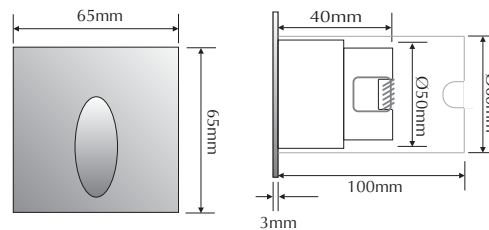

EVME-S-W

Order Code: **19976**

Product Code: **EVME-S-W**

Colour: **White** 6400K

Description: A smart and contemporary semi-recessed wall light designed for low level floor/path lighting.

Data: Square fascia, machined pure aluminium, natural anodised finish, high power Cree LED, 3W total output, 210lm output, 30° beam spread, IP65 rated, recessed aluminium heat sink with mounting clips for plaster board application or a poly-carbonate housing for concrete/brick work, 700mA Constant Current.

Fitting Size: Front face: (L) 65mm x (H) 65mm
 Recessed heat sink: (Ø) 50mm x (D) 40mm

Cutout Size: Plaster board (Ø) 53mm
 Concrete using housing (Ø) 60mm

Additional: The above wall light is non dimmable. To dim the wall light please refer to the dimmable Constant Current drivers in the power supply section.