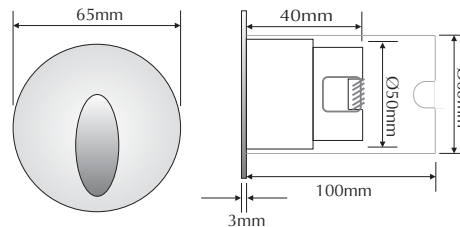

EVME-R-WW

Order Code: **19975**
 Product Code: **EVME-R-WW**
 Colour: **Warm White** 3200K

Description: A smart and contemporary semi-recessed wall light designed for low level floor/path lighting.

Data: Round fascia, machined pure aluminium, natural anodised finish, high power Cree LED, 3W total output, 169lm output, 30° beam spread, IP65 rated, recessed aluminium heat sink with mounting clips for plaster board application or a polycarbonate housing for concrete/brick work, 700mA Constant Current.

Fitting Size: Front face: (Ø) 65mm
 Recessed heat sink: (Ø) 50mm x (D) 40mm

Cutout Size: Plaster board (Ø) 53mm
 Concrete using housing (Ø) 60mm

Additional: The above wall light is non dimmable. To dim the wall light please refer to the dimmable Constant Current drivers in the power supply section.

169 Lumens	3W output	Series wiring	Constant Current 700mA	Semi-Recessed design	Warm White 3200K	IP65	Cree LED
------------	-----------	---------------	------------------------	----------------------	------------------	------	----------