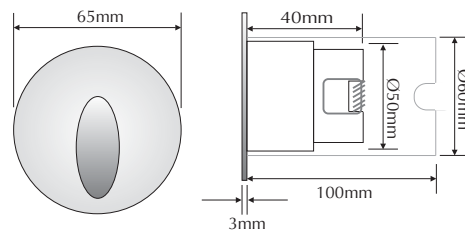

# EVME-R-W

Order Code: **19974**

Product Code: **EVME-R-W**

Colour: **White**  6400K

**Description:** A smart and contemporary semi-recessed wall light designed for low level floor/path lighting.

**Data:** Round fascia, machined pure aluminium, natural anodised finish, high power Cree LED, 3W total output, 210lm output, 30° beam spread, IP65 rated, recessed aluminium heat sink with mounting clips for plaster board application or a polycarbonate housing for concrete/brick work, 700mA Constant Current.

**Fitting Size:** Front face: (Ø) 65mm  
 Recessed heat sink: (Ø) 50mm x (D) 40mm

**Cutout Size:** Plaster board (Ø) 53mm  
 Concrete using housing (Ø) 60mm

**Additional:** The above wall light is non dimmable. To dim the wall light please refer to the dimmable Constant Current drivers in the power supply section.