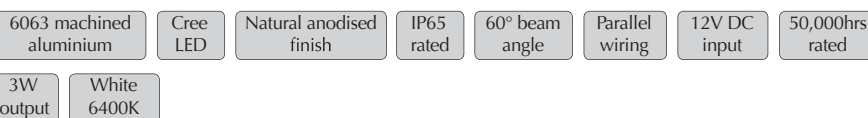

Order Code: **19502**

Product Code: **EVME-BOL-RND-W**

Colour: **White** ☐ 6400K

Description: The ME bollard round is a smart and contemporary luminaire for all landscape, pathways and courtyard lighting applications. Made from high quality 6063 grade aluminium with a natural anodised finish the ME bollard offers unsurpassed quality. The ME bollard also has the benefit of an anti glare feature due to its unique angled placement of the LED.

Data: The ME bollard is made from 6063 machined aluminium with a natural anodised finish, flood effect, 60° beam angle, 1 x 3W Cree LED, White colour 6400K LED, 210 lumens, Constant Current to Constant Voltage converter, 12V DC, 50,000 hrs, IP65 rated.

Size: (L) 500mm x (D) 63mm

Requires: Constant Voltage 12V DC LED driver located in the power supply section of the catalogue.