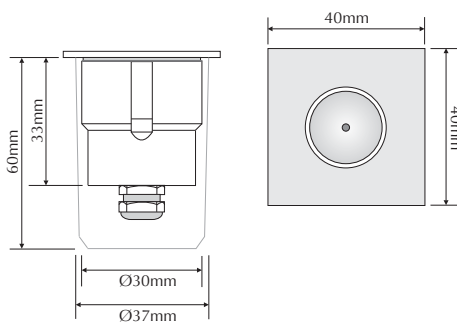

# EVKITA-SQR-WW

Order Code: **19456**

Product Code: **EVKITA-SQR-WW**

Colour: **Warm White**  2700K

Description: The KITA luminaires provide a practical solution for path and deck lighting. With its 6063 aluminium anodised body and trim plates the KITA will look appealing in any application.

Data: The KITA recessed inground uplighters are made from the highest quality solid 6063 aluminium, square natural anodised trim and black anodised body, Warm White 2700K, 5 x 1W Cree LED, 350mA Constant Current, 5x70 lumens, clear PMMA lens, 25° beam angle, IP65 rated polycarbonate housing. Constant Current 350mA weatherproof driver included. This kit is designed as a plug and play system.

Size: Front face: 40mm  
 Overall height: 60mm

Additional: The KITA comes complete as a kit including the Constant Current LED driver.  
 The KITA is non-dimmable. For instances where longer runs are needed a 2mtr extension lead is available.