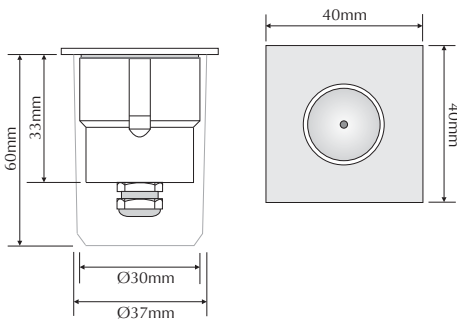

EVKITA-SQR-W

Order Code: **19455**

Product Code: **EVKITA-SQR-W**

Colour: **White** 6500K

Description: The KITA luminaires provide a practical solution for path and deck lighting. With its 6063 aluminium anodised body and trim plates the KITA will look appealing in any application.

Data: The KITA recessed in-ground uplighters are made from the highest quality solid 6063 aluminium, square natural anodised trim and black anodised body, White 6500K, 5 x 1W Cree LED, 350mA Constant Current, 5x100 lumens, clear PMMA lens, 25° beam angle, IP65 rated polycarbonate housing. Constant Current 350mA weatherproof driver included. This kit is designed as a plug and play system.

Size: Front face: 40mm
 Overall height: 60mm

Options: The KITA comes complete as a kit including the Constant Current LED driver. The KITA is non-dimmable. For instances where longer runs are needed a 2mtr extension lead is available.