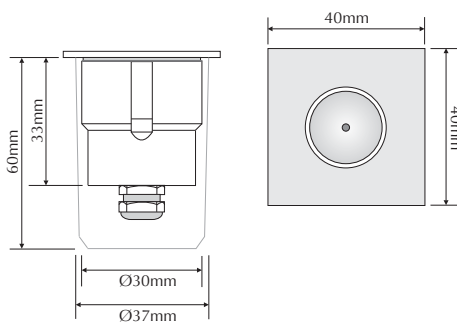

EVKITA-SQR-B

Order Code: **19457**

Product Code: **EVKITA-SQR-B**

Colour: **Blue**

Description: The KITA luminaires provide a practical solution for path and deck lighting. With its 6063 aluminium anodised body and trim plates the KITA will look appealing in any application.

Data: The KITA recessed inground uplighters are made from the highest quality solid 6063 aluminium, square natural anodised trim and black anodised body, Blue colour LED, 5 x 1W Cree LED, 350mA Constant Current, 5x23 lumens, clear PMMA lens, 25° beam angle, IP65 rated polycarbonate housing. Constant Current 350mA weatherproof driver included. This kit is designed as a plug and play system.

Size: Front face: 40mm
 Overall height: 60mm

Options: The KITA comes complete as a kit including the Constant Current LED driver.
 The KITA is non-dimmable. For instances where longer runs are needed a 2mtr extension lead is available.

- | | | | | | | | | |
|-------------------------------|----------|-----------------|-------------|-------------|----------------|-------------------------------|------------|---------------------|
| Machined 6063 grade aluminium | Cree LED | Anodised finish | 5x23 lumens | Blue colour | 25° beam angle | 350mA Constant Current driver | IP65 rated | 5 x 1W total output |
|-------------------------------|----------|-----------------|-------------|-------------|----------------|-------------------------------|------------|---------------------|