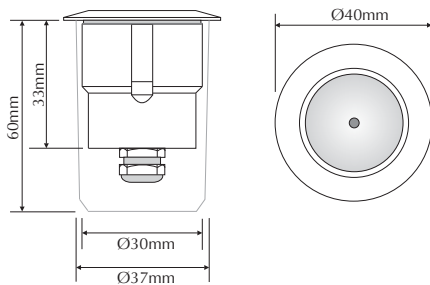

EVKITA-RND-WW

Order Code: **19453**

Product Code: **EVKITA-RND-WW**

Colour: **Warm White** 2700K

Description: The KITA luminaires provide a practical solution for path and deck lighting. With its 6063 aluminium anodised body and trim plates the KITA will look appealing in any application.

Data: The KITA recessed inground uplighters are made from the highest quality solid 6063 aluminium, round natural anodised trim and black anodised body, Warm White 2700K, 5 x 1W Cree LED, 350mA Constant Current, 5x70 lumens, clear PMMA lens, 25° beam angle, IP65 rated polycarbonate housing. Constant Current 350mA weatherproof driver included. This kit is designed as a plug and play system.

Size: Front face: 40mm
Overall height: 60mm

Options: The KITA comes complete as a kit including the Constant Current LED driver. The KITA is non-dimmable. For instances where longer runs are needed a 2mtr extension lead is available.