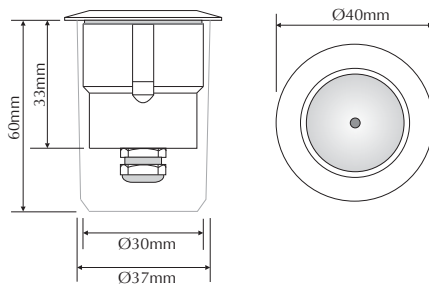

EVKITA-RND-W

Order Code: **19452**

Product Code: **EVKITA-RND-W**

Colour: **White** 6500K

Description: The KITA luminaires provide a practical solution for path and deck lighting. With its 6063 aluminium anodised body and trim plates the KITA will look appealing in any application.

Data: The KITA recessed inground uplighters are made from the highest quality solid 6063 aluminium, round natural anodised trim and black anodised body, White 6500K, 5 x 1W Cree LED, 350mA Constant Current, 5x100 lumens, clear PMMA lens, 25° beam angle, IP65 rated polycarbonate housing. Constant Current 350mA weatherproof driver included. This kit is designed as a plug and play system.

Size: Front face: 40mm
Overall height: 60mm

Additional: The KITA comes complete as a kit including the Constant Current LED driver. The KITA is non-dimmable. For instances where longer runs are needed a 2mtr extension lead is available.