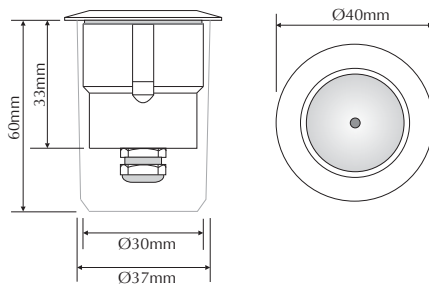

EVKITA-RND-B

Order Code: **19454**

Product Code: **EVKITA-RND-B**

Colour: **Blue** ■

Description: The KITA luminaires provide a practical solution for path and deck lighting. With its 6063 aluminium anodised body and trim plates the KITA will look appealing in any application.

Data: The KITA recessed inground uplighters are made from the highest quality solid 6063 aluminium, round natural anodised trim and black anodised body, Blue colour LED, 5 x 1W Cree LED, 350mA Constant Current, 5x23 lumens, clear PMMA lens, 25° beam angle, IP65 rated polycarbonate housing. Constant Current 350mA weatherproof driver included. This kit is designed as a plug and play system.

Size: Front face: 40mm
Overall height: 60mm

Additional: The KITA comes complete as a kit including the Constant Current LED driver. The KITA is non-dimmable. For instances where longer runs are needed a 2mtr extension lead is available.

Machined 6063 grade aluminium	Cree LED	Anodised finish	5x23 lumens	Blue colour	25° beam angle	350mA Constant Current driver	IP65 rated	5 x 1W total output
-------------------------------	----------	-----------------	-------------	-------------	----------------	-------------------------------	------------	---------------------