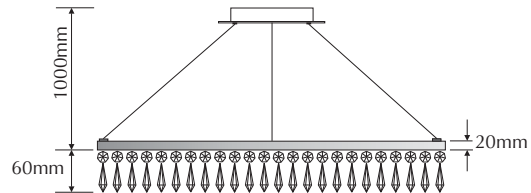

# EVHALO-800-W

Order Code: **19628**

Product Code: **EVHALO-800-W**

Colour: **White**  6400K

Description: The HALO is a contemporary hand made luminaire. With its high output LED lighting, the sparkle of the Swarovski Strass crystal and the elegant seamless lines of the frame, the HALO gives the owner a striking visual effect.

Data: The HALO 800 is hand made from solid brass and is polish chromed plated, stainless steel wire suspensions, Swarovski Strass crystal, high output LED lighting, White 6400K , 40W total power, integral Constant Voltage LED driver, 240V AC mains input.

Size: Ring: (Ø) 800mm x (H) 20mm  
Suspension: (L) 1000mm

Additional: If dimming is required please call our staff for advice.

High power  
LED

Swarovski  
Strass crystal

White  
6400K

Integral power  
supply