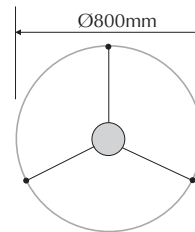

# EVHALO-800-W

Order Code: **19628**

Product Code: **EVHALO-800-W**

Colour: **White**  6400K

Description: The HALO is a contemporary hand made luminaire. With its high output LED lighting, the sparkle of the Swarovski Strass crystal and the elegant seamless lines of the frame, the HALO gives the owner a striking visual effect.

Data: The HALO 800 is hand made from solid brass and is polish chromed plated, stainless steel wire suspensions, Swarovski Strass crystal, high output LED lighting, White 6400K , 40W total power, integral Constant Voltage LED driver, 240V AC mains input.

Size: Ring: (Ø) 800mm x (H) 20mm  
Suspension: (L) 1000mm

Additional: If dimming is required please call our staff for advice.

High power  
LED

Swarovski  
Strass crystal

White  
6400K

Integral power  
supply