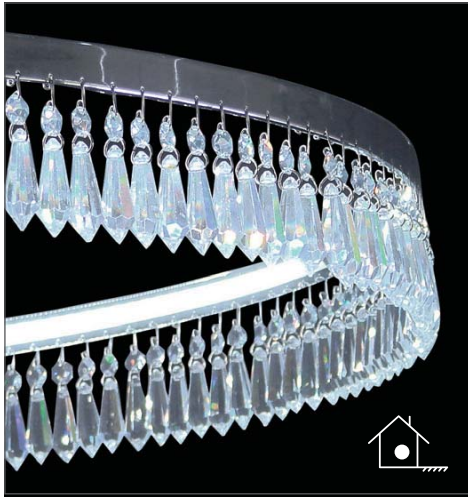

# EVHALO-800-W

Order Code: **19628**

Product Code: **EVHALO-800-W**

Colour: **White**  6400K

Description: The HALO is a contemporary hand made luminaire. With its high output LED lighting, the sparkle of the Swarovski Strass crystal and the elegant seamless lines of the frame, the HALO gives the owner a striking visual effect.

Data: The HALO 800 is hand made from solid brass and is polish chromed plated, stainless steel wire suspensions, Swarovski Strass crystal, high output LED lighting, White 6400K , 40W total power, integral Constant Voltage LED driver, 240V AC mains input.

Size: Ring: (Ø) 800mm x (H) 20mm  
Suspension: (L) 1000mm

Additional: If dimming is required please call our staff for advice.

High power  
LED

Swarovski  
Strass crystal

White  
6400K

Integral power  
supply