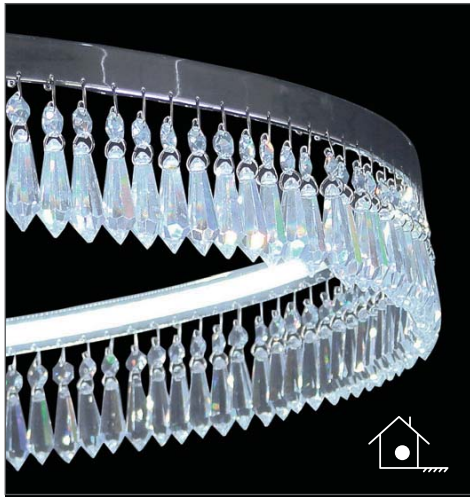

# EVHALO-400-W

Order Code: **19620**

Product Code: **EVHALO-400-W**

Colour: **White**  6400K

Description: The HALO is a contemporary hand made luminaire. With its high output LED lighting, the sparkle of the Swarovski Strass crystal and the elegant seamless lines of the frame, the HALO gives the owner a striking visual effect.

Data: The HALO 400 is hand made from solid brass and is polish chromed plated, stainless steel wire suspensions, Swarovski Strass crystal, high output LED lighting, White 6400K , 20W total power, integral Constant Voltage LED driver, 240V AC mains input.

Size: Ring: (Ø) 400mm x (H) 20mm  
Suspension: (L) 1000mm

Additional: If dimming is required please call our staff for advice.

High power  
LED

Swarovski  
Strass crystal

White  
6400K

Integral power  
supply