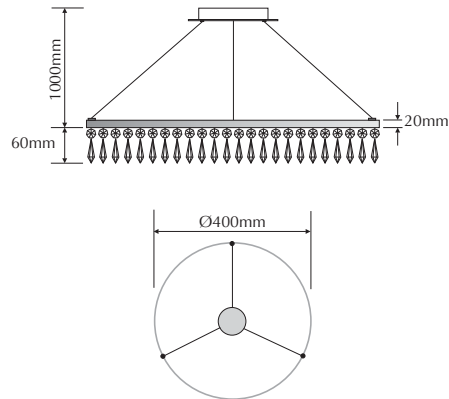

# EVHALO-400-W

Order Code: **19620**

Product Code: **EVHALO-400-W**

Colour: **White**  6400K

Description: The HALO is a contemporary hand made luminaire. With its high output LED lighting, the sparkle of the Swarovski Strass crystal and the elegant seamless lines of the frame, the HALO gives the owner a striking visual effect.

Data: The HALO 400 is hand made from solid brass and is polish chromed plated, stainless steel wire suspensions, Swarovski Strass crystal, high output LED lighting, White 6400K , 20W total power, integral Constant Voltage LED driver, 240V AC mains input.

Size: Ring: (Ø) 400mm x (H) 20mm  
Suspension: (L) 1000mm

Additional: If dimming is required please call our staff for advice.

High power  
LED

Swarovski  
Strass crystal

White  
6400K

Integral power  
supply