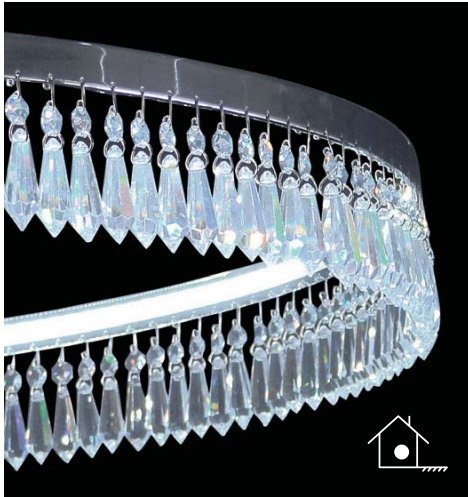

EVHALO-1000-W

Order Code: **19632**

Product Code: **EVHALO-1000-W**

Colour: **White** 6400K

Description: The HALO is a contemporary hand made luminaire. With its high output LED lighting, the sparkle of the Swarovski Strass crystal and the elegant seamless lines of the frame, the HALO gives the owner a striking visual effect.

Data: The HALO 1000 is hand made from solid brass and is polish chromed plated, stainless steel wire suspensions, Swarovski Strass crystal, high output LED lighting, White 6400K, 50W total power, integral Constant Voltage LED driver, 240V AC mains input.

Size: Ring: (Ø) 1000mm x (H) 20mm
Suspension: (L) 1000mm

Additional: If dimming is required please call our staff for advice.

High power
LED

Swarovski
Strass crystal

White
6400K

Integral power
supply

50W total power
consumption