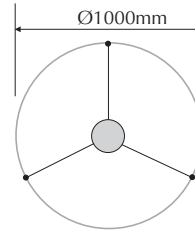

EVHALO-1000-W

Order Code: **19632**

Product Code: **EVHALO-1000-W**

Colour: **White** 6400K

Description: The HALO is a contemporary hand made luminaire. With its high output LED lighting, the sparkle of the Swarovski Strass crystal and the elegant seamless lines of the frame, the HALO gives the owner a striking visual effect.

Data: The HALO 1000 is hand made from solid brass and is polish chromed plated, stainless steel wire suspensions, Swarovski Strass crystal, high output LED lighting, White 6400K, 50W total power, integral Constant Voltage LED driver, 240V AC mains input.

Size: Ring: (Ø) 1000mm x (H) 20mm
Suspension: (L) 1000mm

Additional: If dimming is required please call our staff for advice.

High power
LED

Swarovski
Strass crystal

White
6400K

Integral power
supply

50W total power
consumption