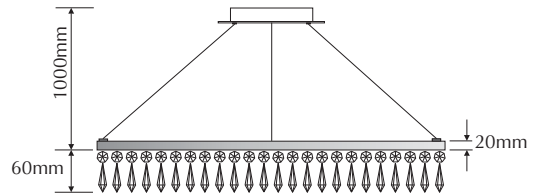

EVHALO-1000-W

Order Code: **19632**

Product Code: **EVHALO-1000-W**

Colour: **White** 6400K

Description: The HALO is a contemporary hand made luminaire. With its high output LED lighting, the sparkle of the Swarovski Strass crystal and the elegant seamless lines of the frame, the HALO gives the owner a striking visual effect.

Data: The HALO 1000 is hand made from solid brass and is polish chromed plated, stainless steel wire suspensions, Swarovski Strass crystal, high output LED lighting, White 6400K, 50W total power, integral Constant Voltage LED driver, 240V AC mains input.

Size: Ring: (Ø) 1000mm x (H) 20mm
Suspension: (L) 1000mm

Additional: If dimming is required please call our staff for advice.

High power
LED

Swarovski
Strass crystal

White
6400K

Integral power
supply

50W total power
consumption