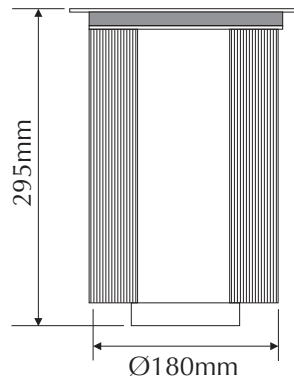

EVFUSION-WW-W

Made in Italy

Order Code: **21825**

Product Code: **EVFUSION-WW-W**

Colour: **Warm White** 3200K

Description: The FUSION in-ground luminaire is a smart and contemporary fixture. Incorporating both a Italian made fixture and high power LED lamp. The FUSION can be used in may applications including landscape projects, flag pole, building fascias etc.

Data: The FUSION in-ground up-light body is made from high quality 6063 aluminium extrusion, polyester powder coated body, stainless steel AISI 316, transparent toughened glass, silicon gaskets, stainless steel fixings, 3500Kgs drive over, glass mechanical strength 6.8 joule, tilt adjustable $\pm 12^\circ$, IP67 rating, 7 x 3W Seoul LED, Warm White 3200K, 700mA Constant Current, 770lm, 1230 lux @ 1mtr, wide beam spread @ 42° , integral LED driver, mains power 240V AC input.

Size: Front face diameter: Ø220mm
 Body diameter: Ø180mm
 Overall height: 295mm

Options: This fitting can be modified to suit a multiple of different applications including Remote Constant Current power supplies or 12/24V DC Constant Voltage conversions. Please contact our sales department for more information.