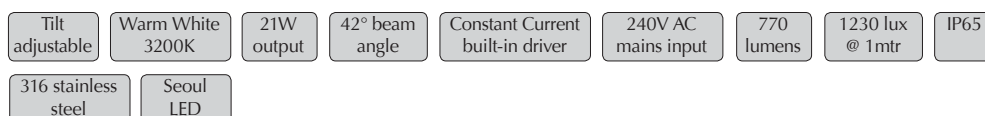

EVFUSION-WW-W

Made in Italy

Order Code: **21825**

Product Code: **EVFUSION-WW-W**

Colour: **Warm White** 3200K

Description: The FUSION in-ground luminaire is a smart and contemporary fixture. Incorporating both a Italian made fixture and high power LED lamp. The FUSION can be used in may applications including landscape projects, flag pole, building fascias etc.

Data: The FUSION in-ground up-light body is made from high quality 6063 aluminium extrusion, polyester powder coated body, stainless steel AISI 316, transparent toughened glass, silicon gaskets, stainless steel fixings, 3500Kgs drive over, glass mechanical strength 6.8 joule, tilt adjustable $\pm 12^\circ$, IP67 rating, 7 x 3W Seoul LED, Warm White 3200K, 700mA Constant Current, 770lm, 1230 lux @ 1mtr, wide beam spread @ 42° , integral LED driver, mains power 240V AC input.

Size: Front face diameter: Ø220mm
 Body diameter: Ø180mm
 Overall height: 295mm

Options: This fitting can be modified to suit a multiple of different applications including Remote Constant Current power supplies or 12/24V DC Constant Voltage conversions. Please contact our sales department for more information.