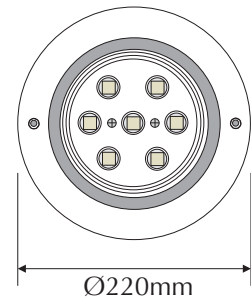

EVFUSION-WW-W

Made in Italy

Order Code: **21825**

Product Code: **EVFUSION-WW-W**

Colour: **Warm White** 3200K

Description: The FUSION in-ground luminaire is a smart and contemporary fixture. Incorporating both a Italian made fixture and high power LED lamp. The FUSION can be used in may applications including landscape projects, flag pole, building fascias etc.

Data: The FUSION in-ground up-light body is made from high quality 6063 aluminium extrusion, polyester powder coated body, stainless steel AISI 316, transparent toughened glass, silicon gaskets, stainless steel fixings, 3500Kgs drive over, glass mechanical strength 6.8 joule, tilt adjustable $\pm 12^\circ$, IP67 rating, 7 x 3W Seoul LED, Warm White 3200K, 700mA Constant Current, 770lm, 1230 lux @ 1mtr, wide beam spread @ 42° , integral LED driver, mains power 240V AC input.

Size: Front face diameter: Ø220mm
 Body diameter: Ø180mm
 Overall height: 295mm

Options: This fitting can be modified to suit a multiple of different applications including Remote Constant Current power supplies or 12/24V DC Constant Voltage conversions. Please contact our sales department for more information.